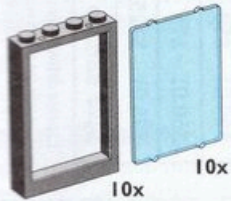

Z. 1 x 4 x 5 Black Window Frame with Pane $8.99

#3508 Black with Blue Panes
#3448 Black with Clear Panes